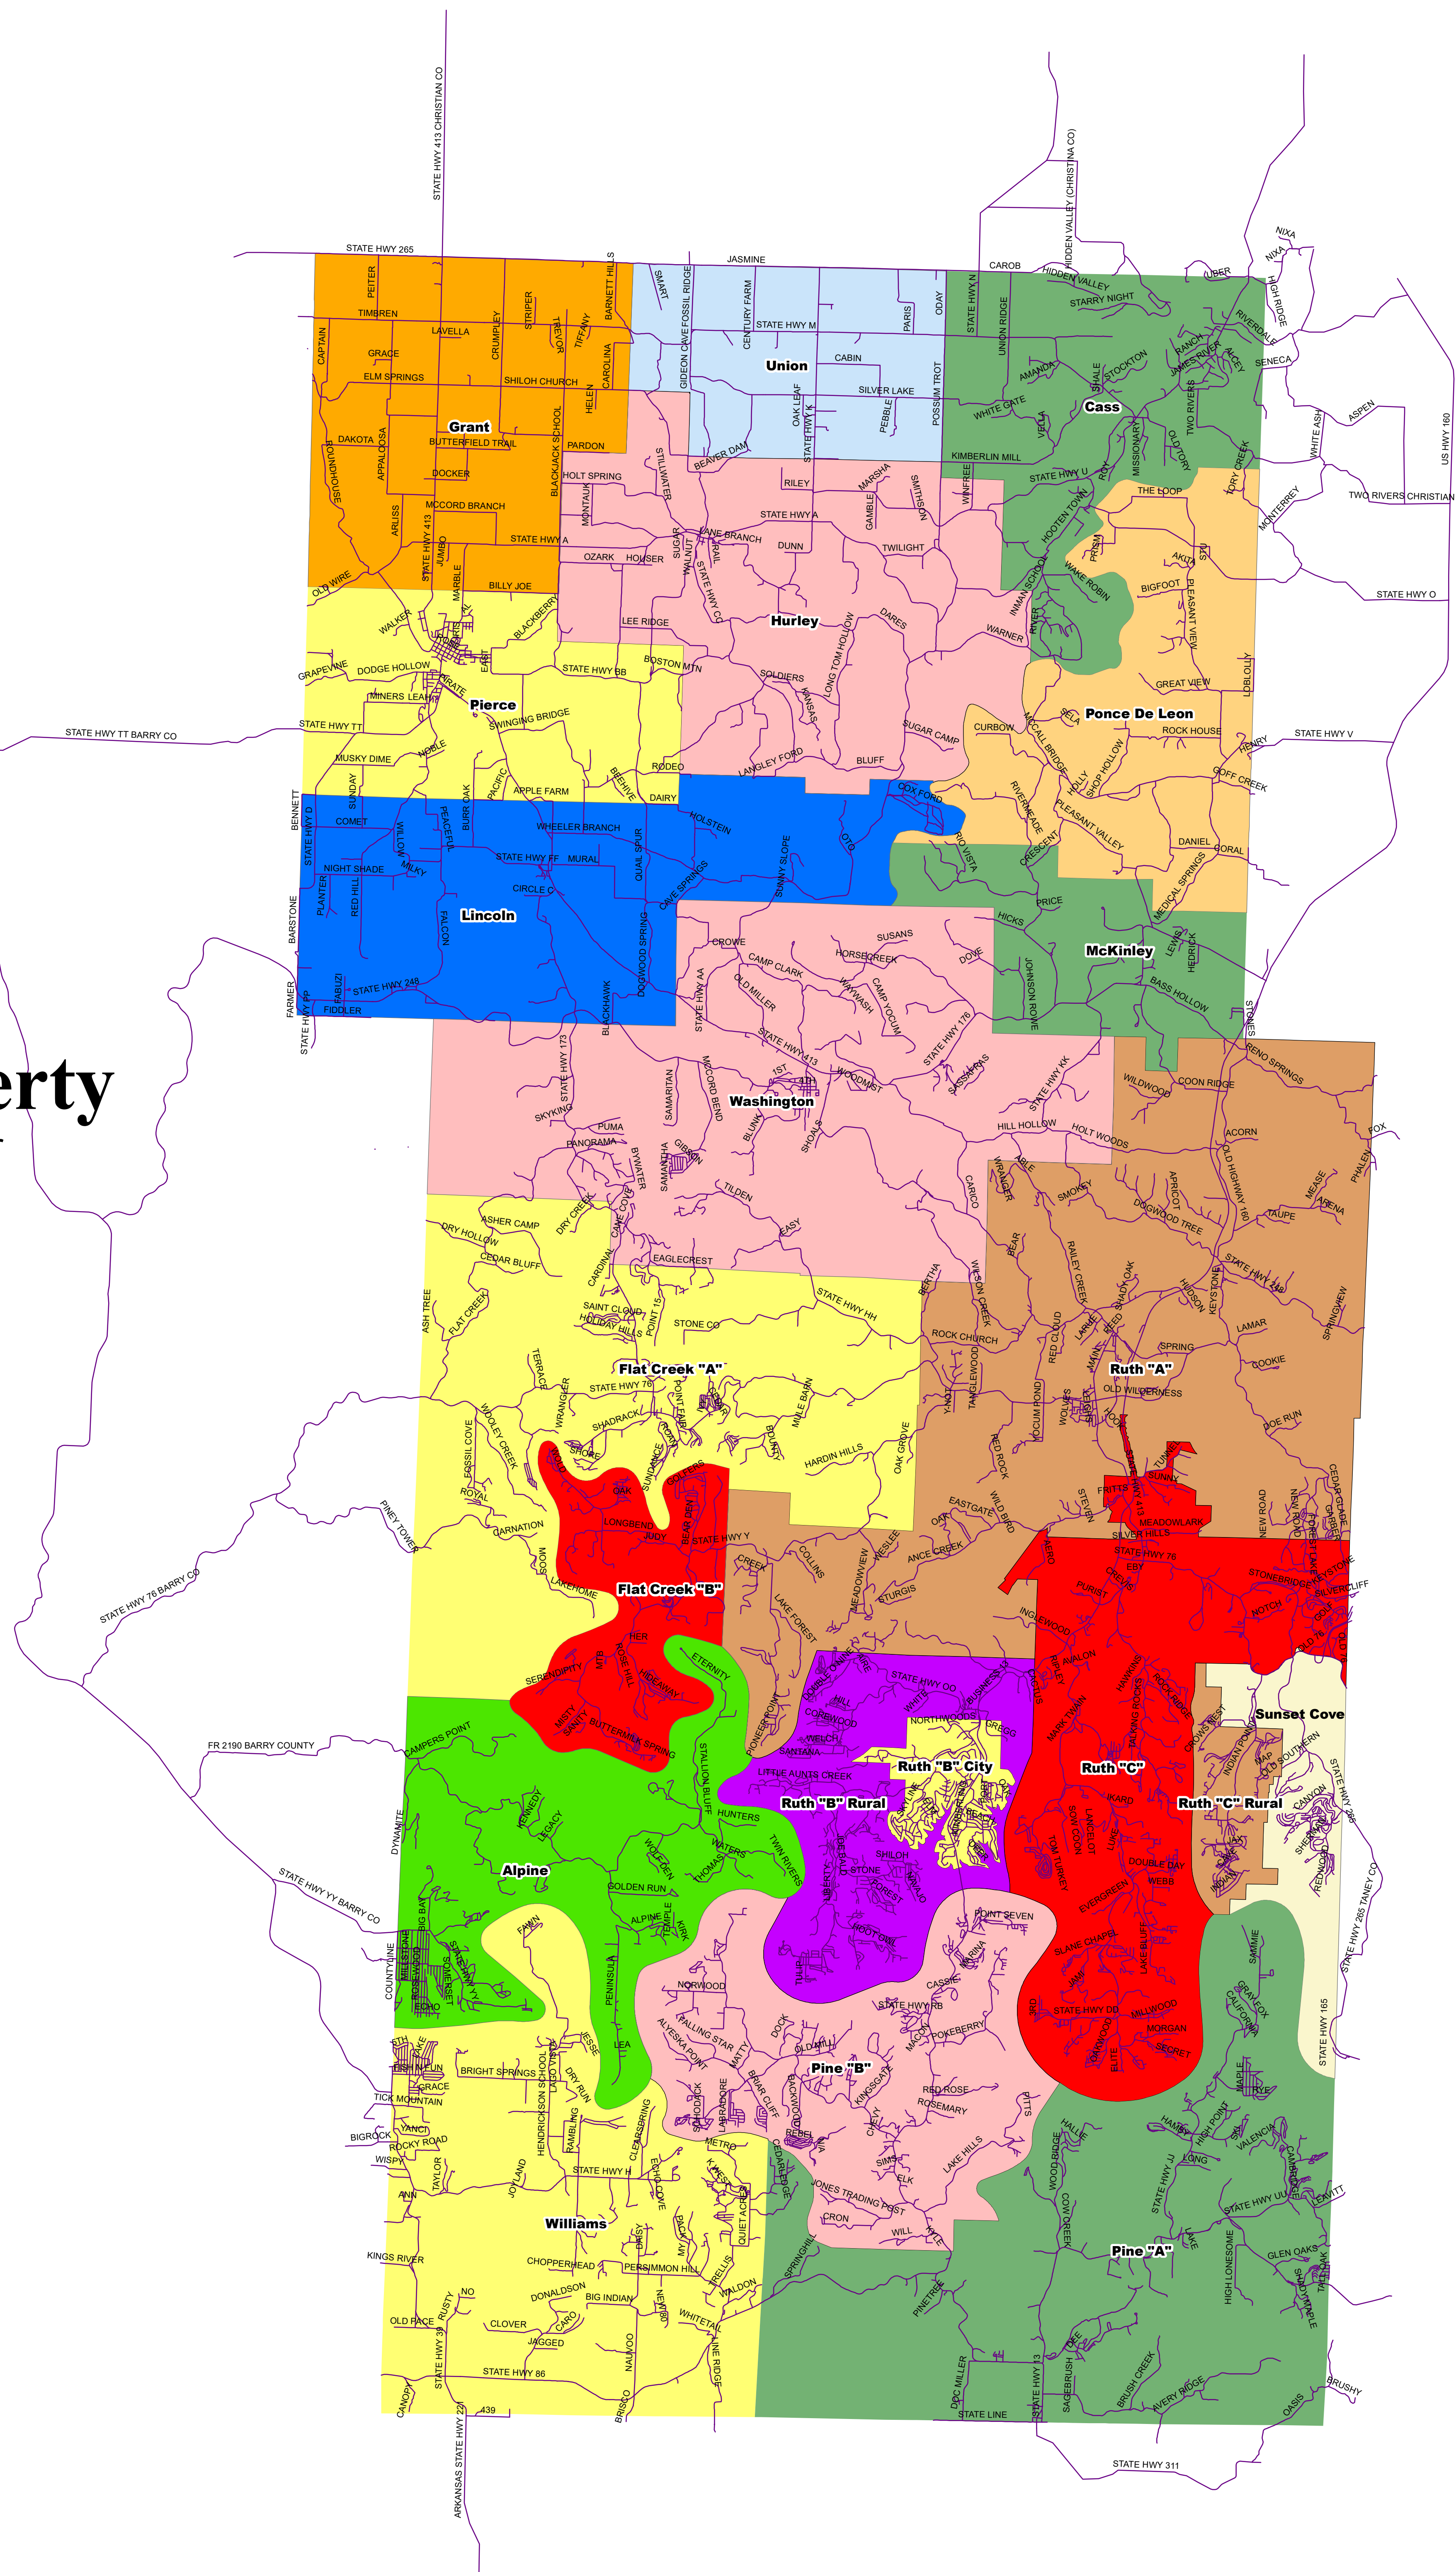

STONE COUNTY, MISSOURI VOTING DISTRICTS

Matt Daugherty
Stone County Assessor
GIS Mapping Department
417-387-6146