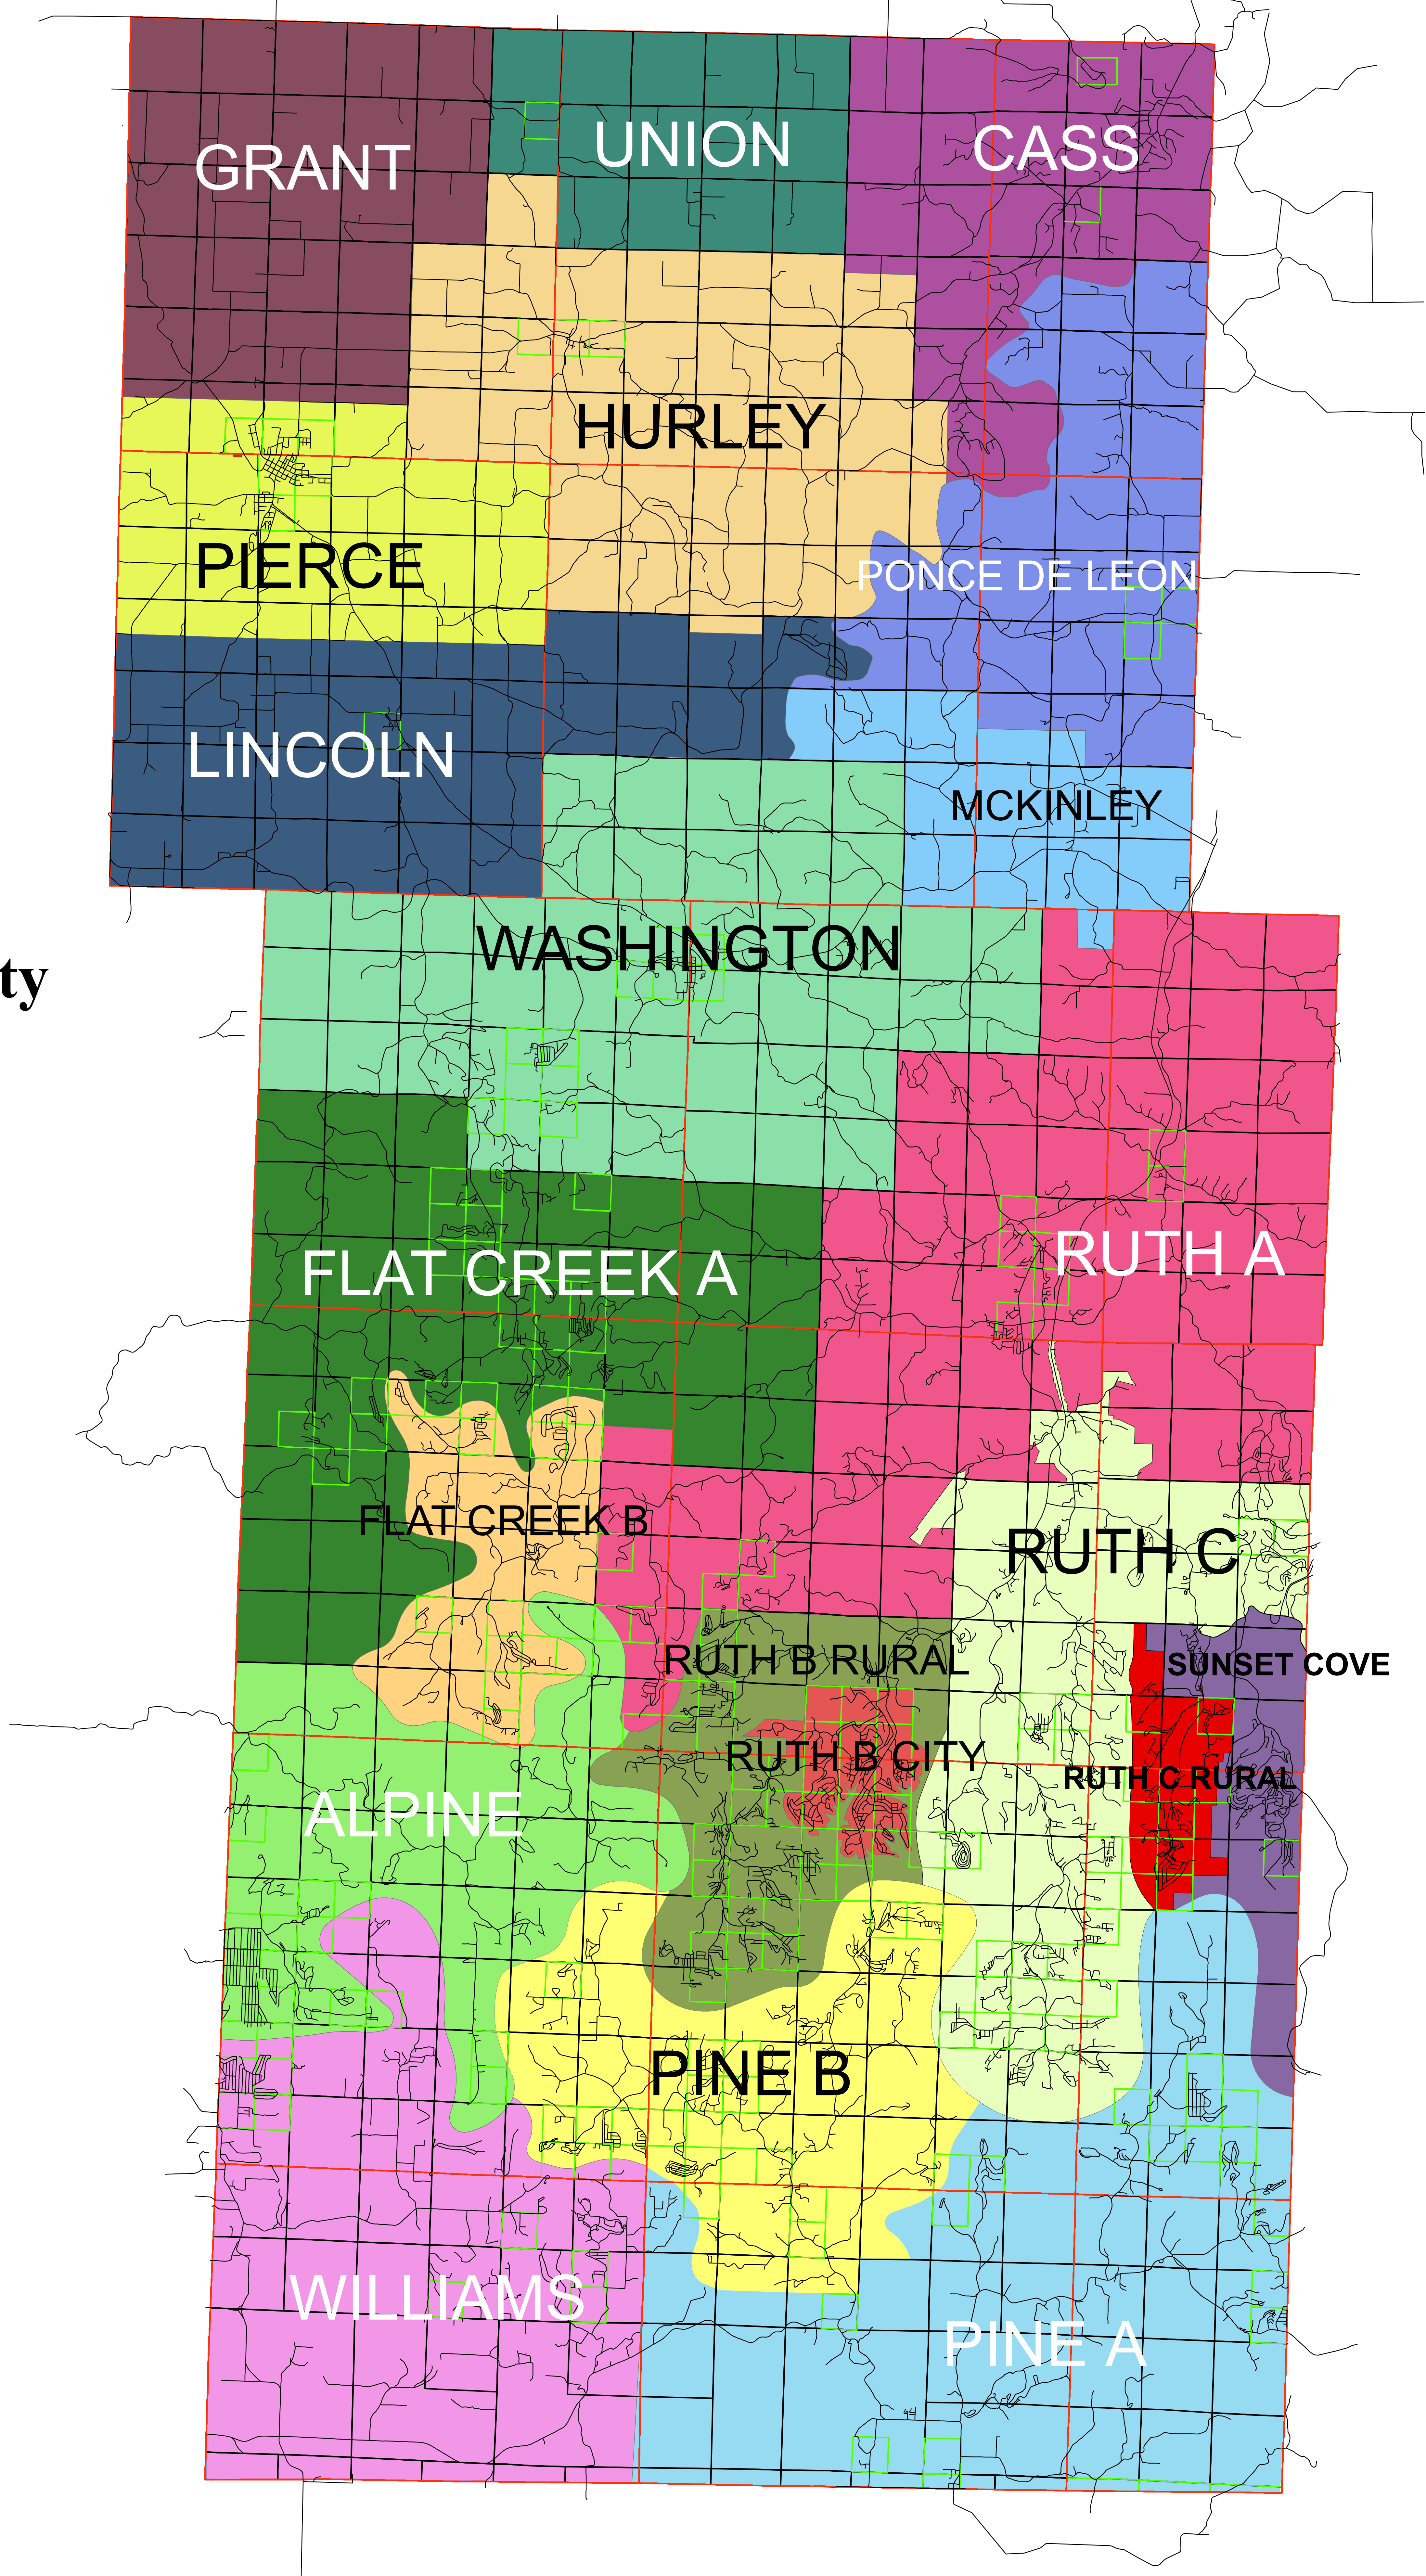

STONE COUNTY, MISSOURI VOTING DISTRICTS

Matt Daugherty
Stone County Assessor
GIS Mapping Department
417-387-6146